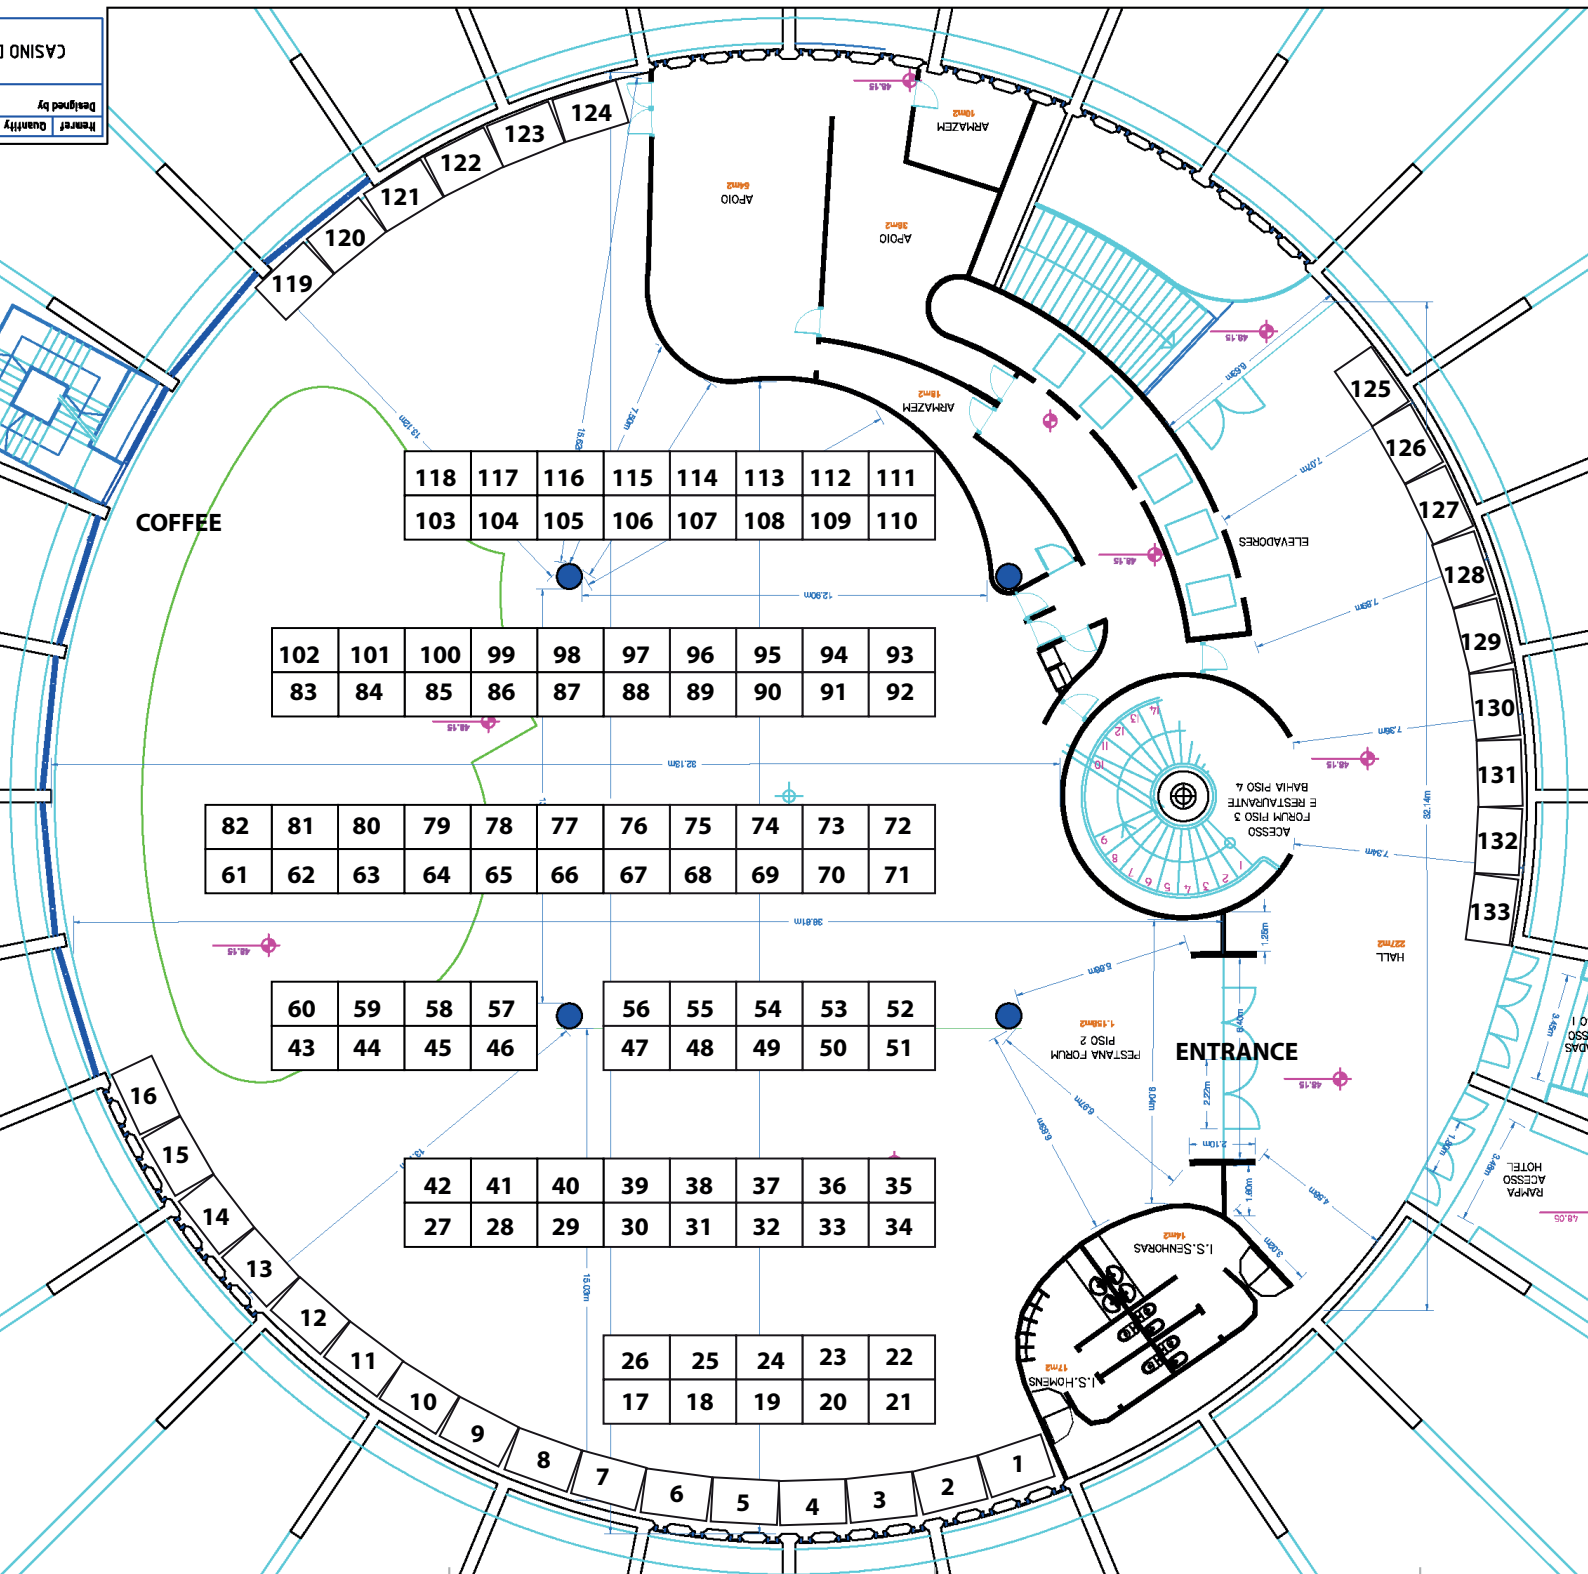

# Floorplan AE21 - Madeira

CASINO I  
 Prepared By  
 Quantity